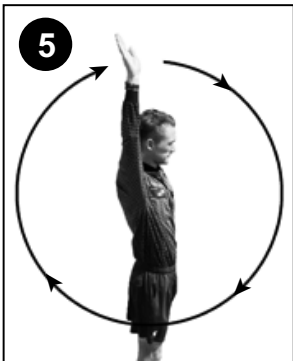

NFHS Official Soccer Signals

Direct free kick  
(points in direction of kick)

Indirect free kick

Play On

Timeout

(Wind-up to start clock)

Penalty Kick  
(point to spot),  
Goal Kick  
(point to goal area)

Caution/  
ejection

Corner Kick  
(point to corner)

Goal